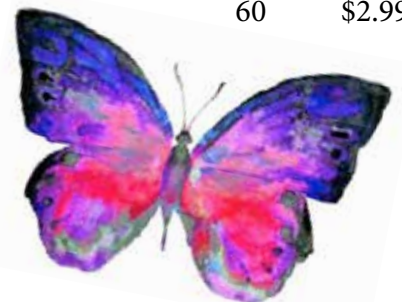

Waxflower	<i>Pack</i>	<i>Price</i>
_____ Assorted colors	10	$10.50
_____	20	$10.25

End of season - no specific color promises & prices good only while supplies last

Greens	<i>Pack</i>	<i>Price</i>
_____ Bells of Ireland - Import	10	$9.95
_____ Dusty Miller - 50cm Ecuadoran	10	$15.50
_____ Leather	25	$3.65
_____ Leather- Vacuum Pack	12	$5.25
_____ Leather - Premium	20	$4.25
_____ Myrtle	10	$5.50
_____ Pittosporum - Silver Queen	10	$8.50
_____ Pittosporum - Variegated	10	$6.25
_____	25	$6.00
_____ Ruscus - Israeli	30	$3.95
_____ Ruscus - Italian	10	$7.75
_____ Tree Fern	10	$5.25

Local Greens	<i>Pack</i>	<i>Price</i>
_____ Salal - Baled	10	$5.30
_____ Salal - Bouquet	40	$3.25
_____ Salal - Boxed "Long Grade"	20	$4.75
_____ Salal - Tips	cs	$73.00
_____ Huckleberry- Baled	10	$2.95
_____ Huckleberry - Red	10	$2.95
_____ Local Greens Bouquet	20	$2.95
_____ Western Greens Bouquet	20	$3.15

Bulb Products	<i>Pack</i>	<i>Price</i>
_____ Iris - Blue	10	$7.00
_____ Greenhouse Tulips - Oregon Asst	30	$6.50

Lily	<i>Pack</i>	<i>Price</i>
_____ Asiatic Assorted	60	$1.35
_____ Asiatic Pink	60	$1.60
_____ Asiatic White	60	$1.60
_____ Asiatic Yellow	60	$1.35
_____ Asiatic Orange	60	$1.35
_____ Starfighter/Stargazer	120	$2.55
_____ Starfighter/Stargazer	40	$2.75
_____ Oriental Pink	120	$2.75
_____ Oriental Pink	60	$2.85
_____ Oriental White	120	$2.80
_____ Oriental White	60	$2.99

Shop Name: _____
Delivery Date: _____